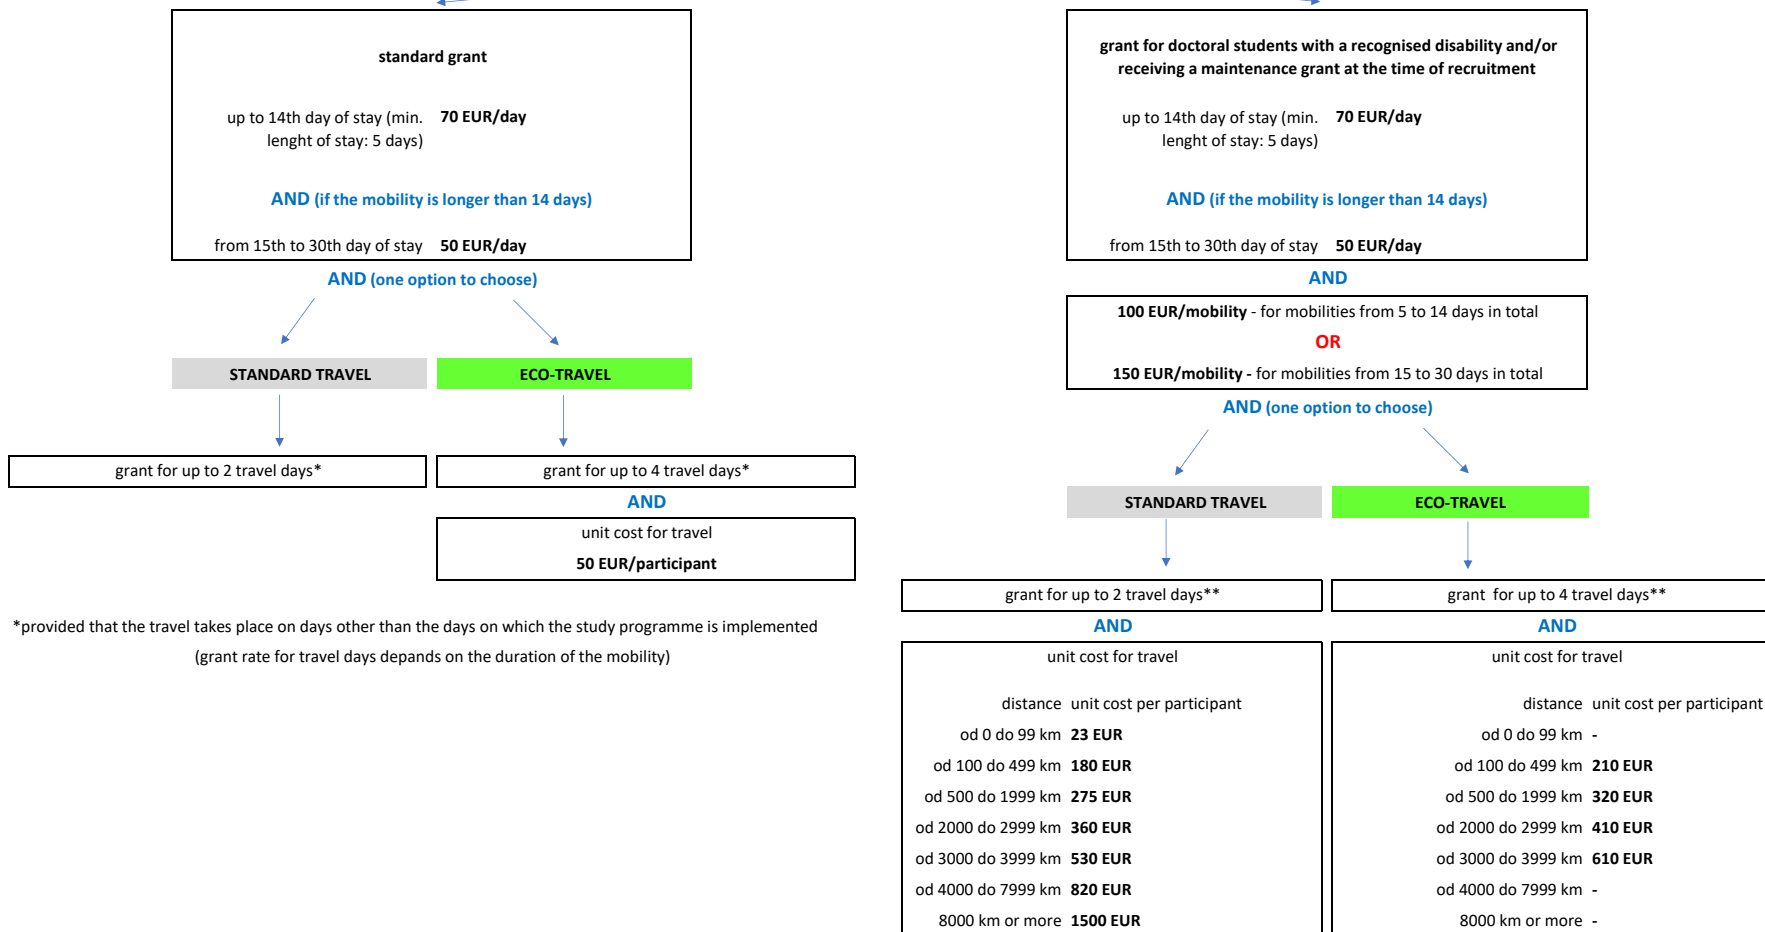

ERASMUS+ KA131 2021-2023
DOCTORAL STUDENTS - SHORT-TERM PHYSICAL STUDIES
UNIT COSTS FUNDING SCHEMES

*provided that the travel takes place on days other than the days on which the study programme is implemented
(grant rate for travel days depends on the duration of the mobility)

<https://erasmus-plus.ec.europa.eu/resources-and-tools/distance-calculator>

**provided that the travel takes place on days other than the days on which the study programme is implemented
(grant rate for travel days depends on the duration of the mobility)